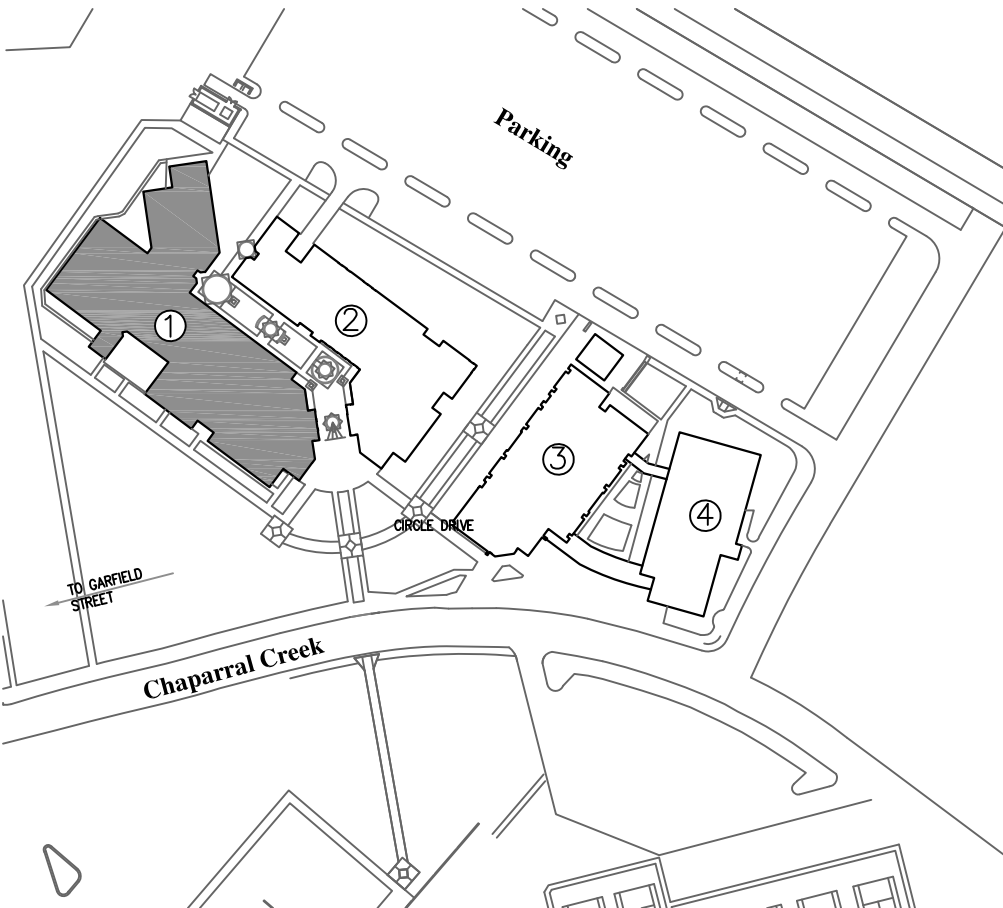

Texas Tech University Health Sciences Center (Midland College Campus)

NOT TO SCALE 

1. Dorothy & Todd Aaron Medical Science Building - TTUHSC
2. Dorothy & Todd Aaron Medical Science Building - Midland College
3. Fox Science Building - Midland College
4. Fox Science Building Expansion - Midland College

Acree Information (approximate)
TTUHSC Acree 1.22 Acres (Leased)

Texas Tech University Health Sciences Center (Midland Memorial Hospital Campus)

NOT TO SCALE 

1. Jenna Welch Women's Center of the Laura W. Bush Institute for Women's Health
(Texas Tech Physicians of Midland)
2. Midland Memorial Hospital (MMH)
3. Secor Clinic - TTUHSC

Acree Information (approximate)
0.50 Acres (Owned) / 0.59 Acres (Leased)